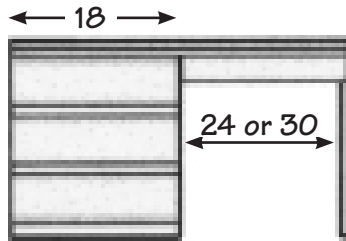

Specify
Left or
Right

Desk w/3 Drawers
42W x 19D x 30H   48W x 19D x 30H
42W x 24D x 30H   48W x 24D x 30H