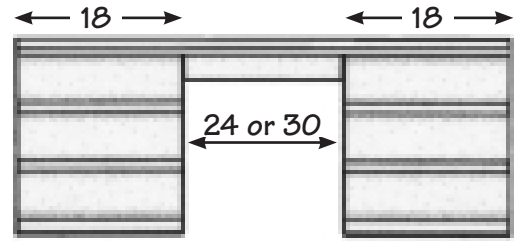

Desk w/6 Drawers & Pencil
60W x 19D x 30H   66W x 19D x 30H
60W x 24D x 30H   66W x 24D x 30H